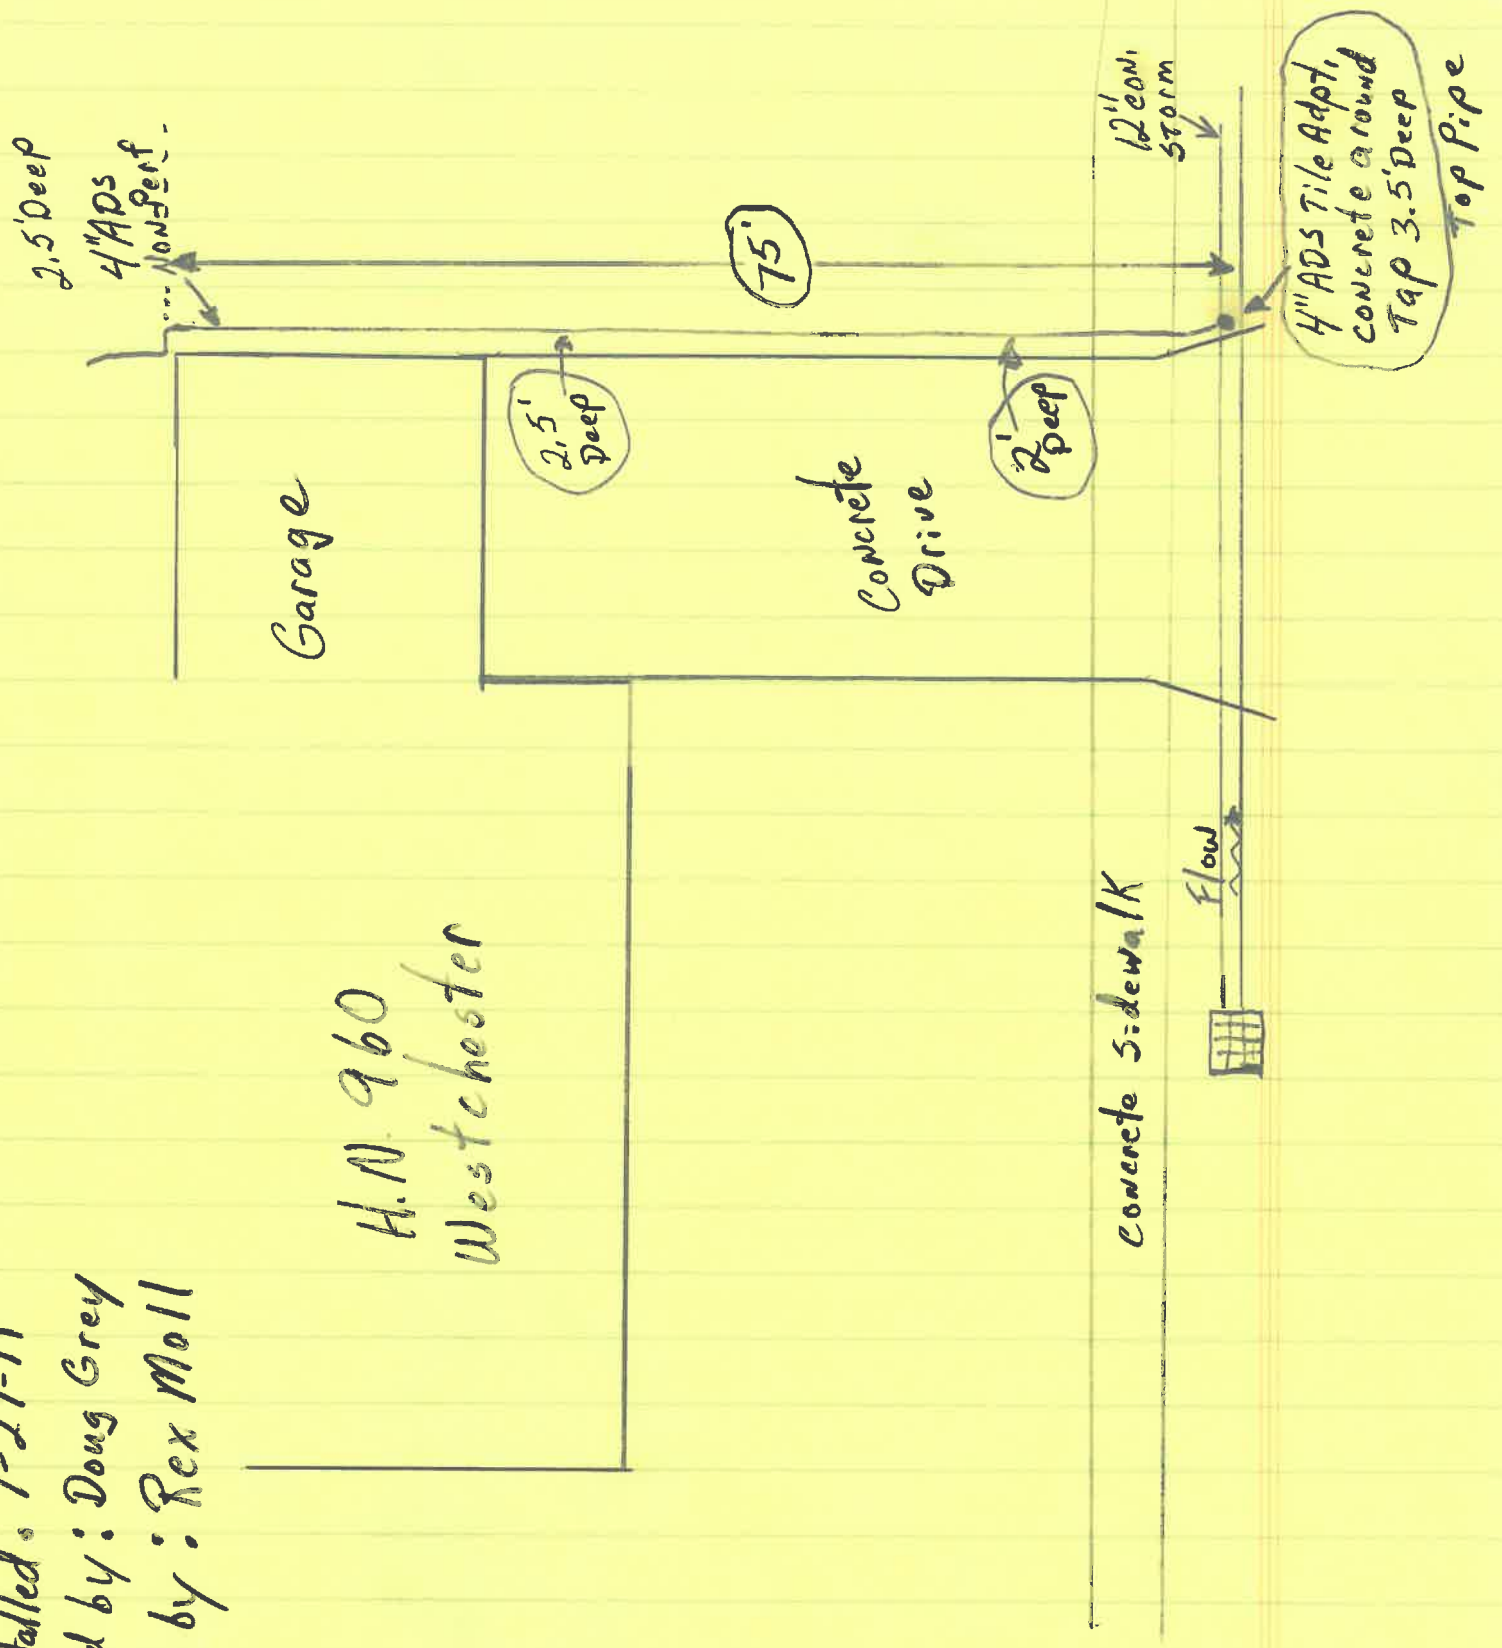

Date Installed: 7-27-11
Installed by: Doug Grey
Inspected by: Rex Mall

H.N. 960
Westchester

Date Installed: 7-27-11
Installed by: Doug Grey
Inspected by: Rex Moll

H.N 960
Westchester